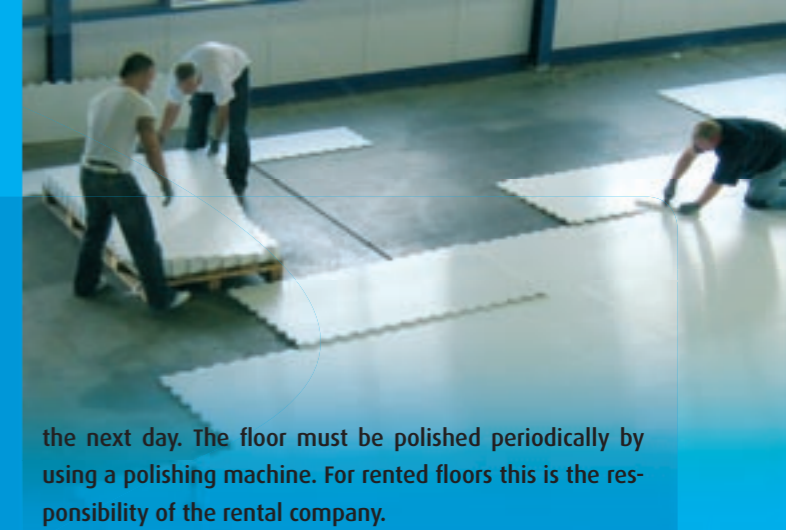

A precision dovetail system ensures a seamless assembly of the panels. The border elements can be fitted with boarding. When all the elements are assembled, you will have a firm skating surface.

The skating surface requires hardly any maintenance. Very intensive use may cause small burrs and micro-particles could become dislodged from the surface. Brushing at the end of the day is sufficient to prepare the rink, ready for