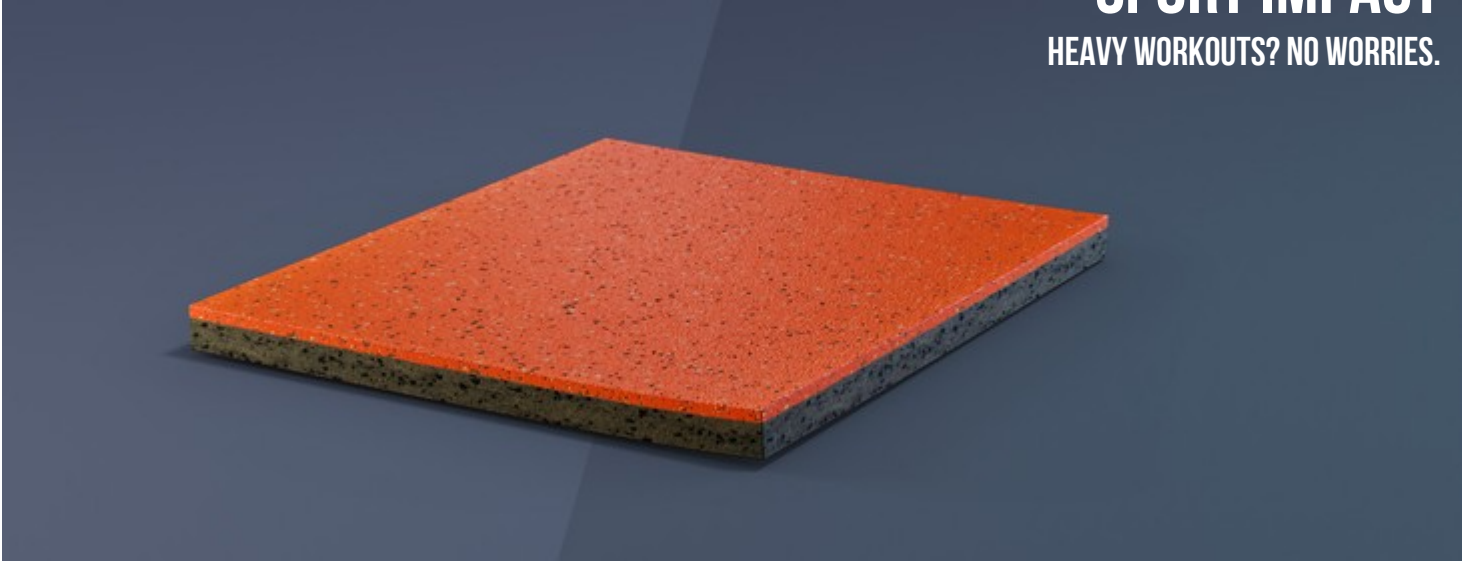

**SPORT IMPACT**  
**HEAVY WORKOUTS? NO WORRIES.**

**SPORT IMPACT IS A DOUBLE-LAYERED VULCANIZED RUBBER FLOORING WITH AN EXTRA-THICK SURFACE LAYER THAT CAN RESIST WEAR FROM HEAVY WEIGHTS AND THE MOST INTENSE SPORTS ACTIVITIES.**

**CO-VULCANIZED MULTI-LAYER  
DUAL DUROMETER**

Two different layers of solid rubber with their own formulations, vulcanized together to form a continuous, seamless piece of material.

## SPORT IMPACT

Whether athletes are powerlifting, core training or using free weights, nothing other than their own fatigue should limit the intensity of their workouts. Sport Impact ensures the best surface for strength training exercises, capable of absorbing even the heaviest impact, and offering incomparable safety and comfort.

A weightlifting platform must provide support at the moment of maximum effort. It has to be stable, uniform, and comfortable, so users can fully concentrate on their workouts. Sport Impact's two vulcanized layers not only absorb even the most violent impact from free weights, they also reduce muscle stress and support leg exertion. It's a uniform and incredibly weight-resistant solution to support the most intense training.